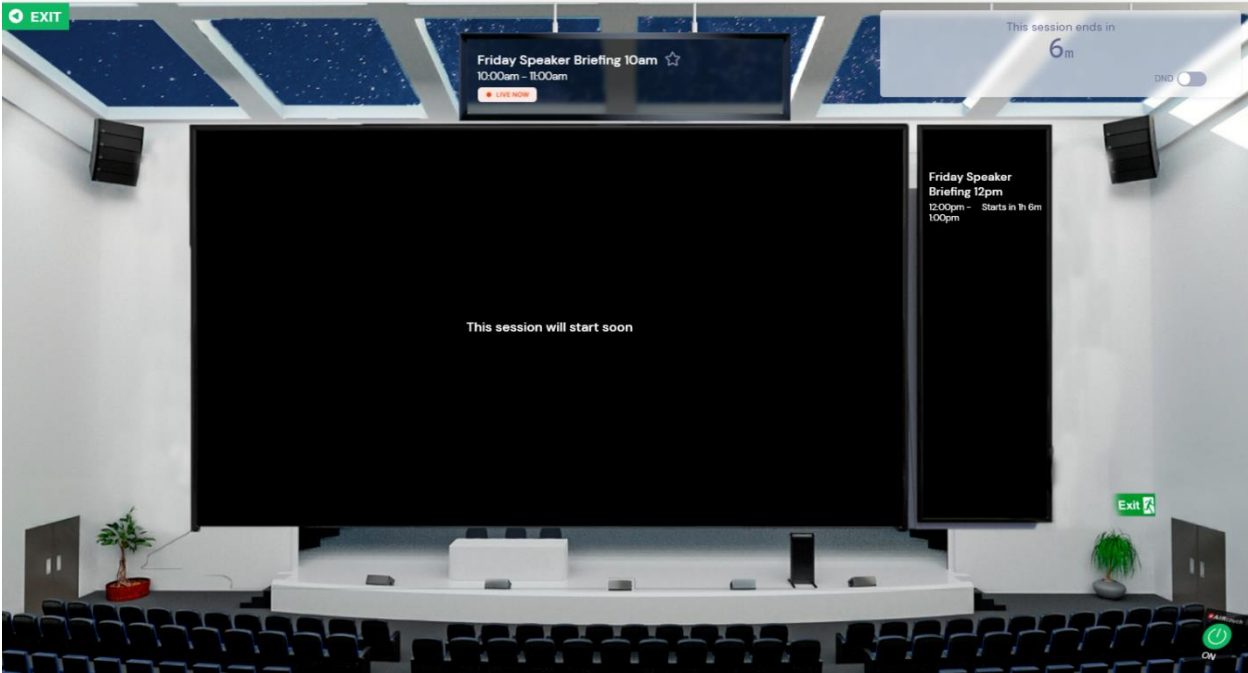

This is the attendee view. You will also have this view in sessions where you are not speaking or moderating.

Below you can see that if attendees click the green on button they have access to audience interaction such as the discussion forum, Q+A, and live polls.

If a poll is started, the attendees will receive a notification. This will encourage them to go vote on the poll.