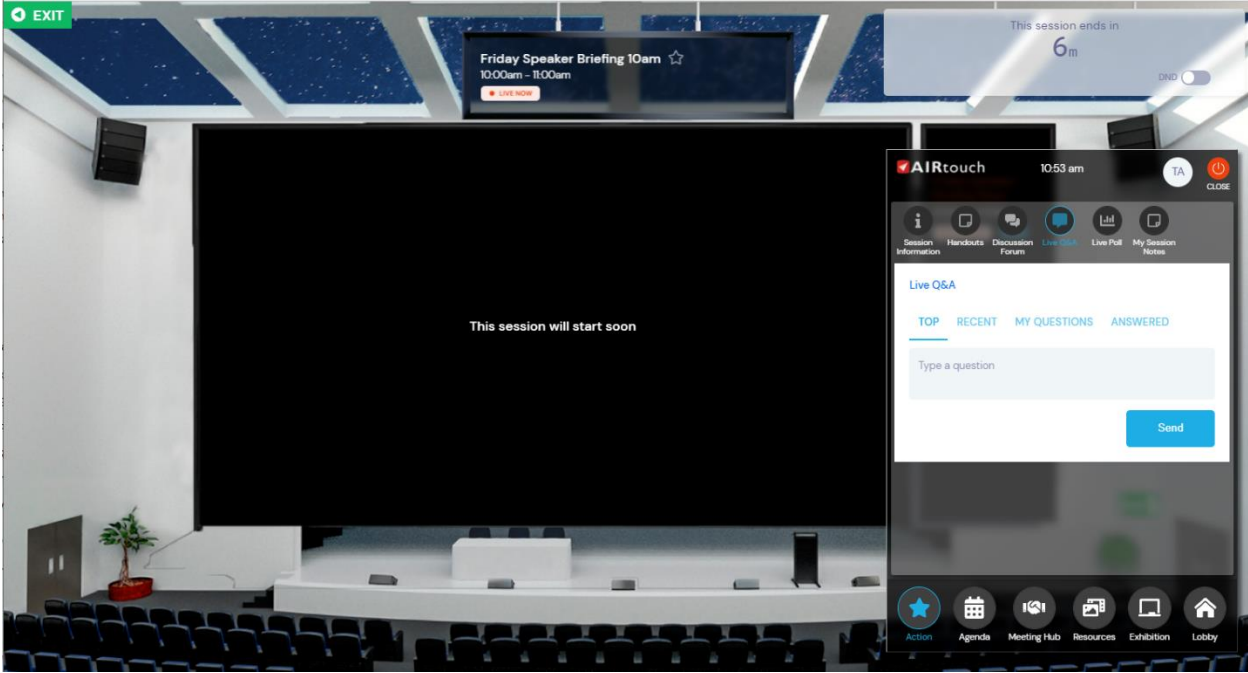

This is the attendee view. You will also have this view in sessions where you are not speaking or moderating.

Below you can see that if attendees click the green on button they have access to audience interaction such as the discussion forum, Q+A, and live polls.

If a poll is started, the attendees will receive a notification. This will encourage them to go vote on the poll.